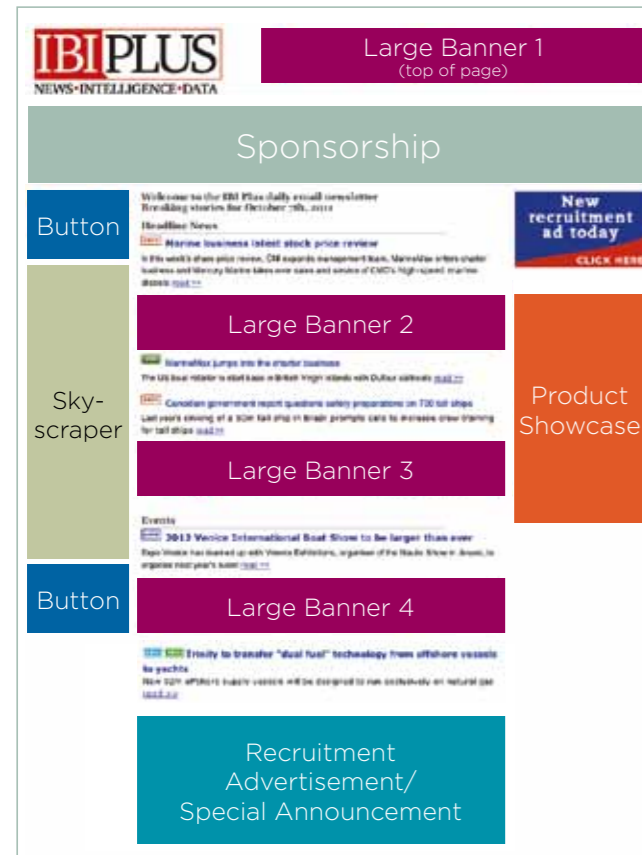

# ONLINE ADVERTISING

INDUSTRY BUYERS FOR YOUR PRODUCTS OR SERVICES WILL BE ACCESSING THEIR EMAIL AND GO ONLINE EVERY DAY OF THE WEEK. REACH THEM 24/7 WITH IBI'S TARGETED ON-LINE OFFERINGS - THE IBINEWS DAILY EMAIL NEWSLETTER, [WWW.IBINEWS.COM](http://WWW.IBINEWS.COM), AND [WWW.IBI-PLUS.COM](http://WWW.IBI-PLUS.COM)

## IBIPLUS DAILY EMAIL NEWSLETTER

- ▶ World's pre-eminent news service for the recreational marine industry
- ▶ 12,500 confirmed, request-only subscribers in over 120 different countries (as of Oct 25 2011, Source; Strategy Eye)
- ▶ No. 1 international marine recruitment email newsletter

To advertise on both websites					
Ad type	3 Months	6 Months	9 Months	12 Months	Pixel Dimensions/Max File Size/Format
Large Banner	€3000	€5400	€8100	€9600	468 x 60 / 15kb (gif/jpg) or 30kb (Flash)
Button	€1500	€2700	€3750	€4800	120 x 60 / 7kb (gif/jpg) or 10kb (Flash)
Skyscraper	€3750	€6750	€9560	€12000	120 x 400 / 20kb (gif/jpg) or 30kb (Flash)

Variety of ad position sizes to suit your needs and budget. Prices are for three consecutive month periods.