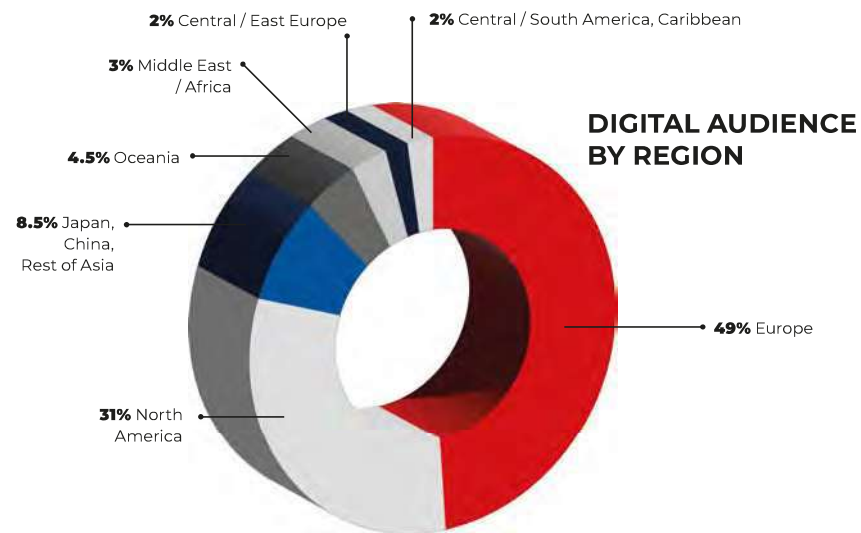

## CREATIVE SPECS

- Large billboard (desktop)**  
970 pixels wide by 250 pixels high
- Standard billboard (desktop)**  
970 pixels wide by 90 pixels high
- Large leaderboard (mobile)**  
320 pixels wide by 100 pixels high
- Standard leaderboard (mobile)**  
320 pixels wide by 50 pixels high
- MPU**  
300 pixels wide by 250 pixels high
- Double MPU**  
300 pixels wide by 600 pixels high